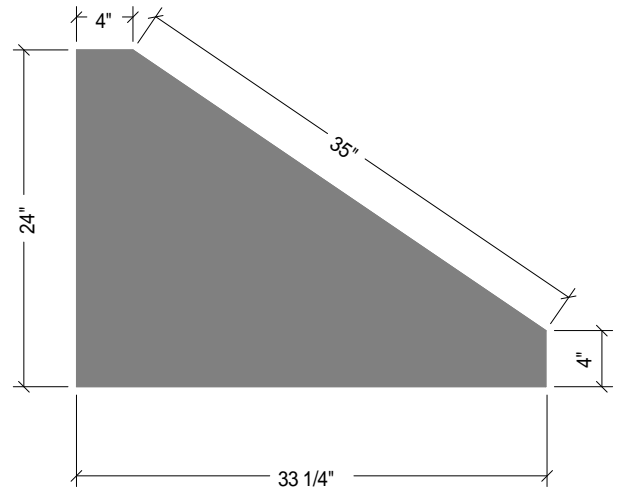

CAN AM

PRECAST PRODUCTS LTD.

CATCH BASIN RISERS 6" TO 24" DEPTH
INCREASE IN 6" INCREMENTS

TOP VIEW

SIDE VIEW

SIDE VIEW DITCH CATCH BASIN

www.canamprecast.com