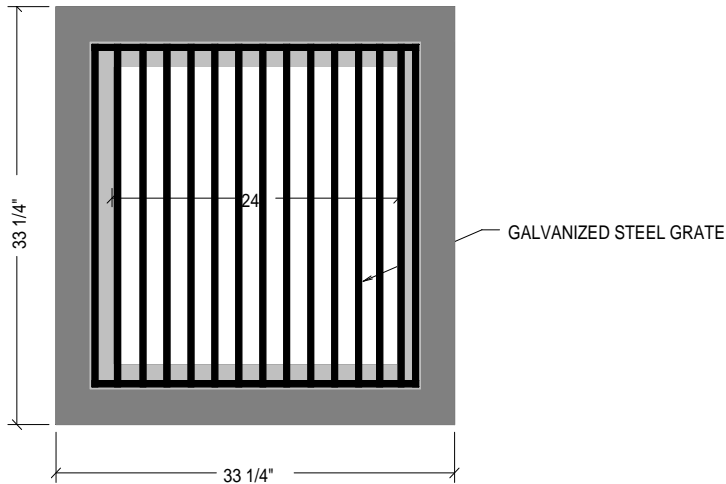

CAN AM

PRECAST PRODUCTS LTD.

CATCH BASIN RISERS 6" TO 24" DEPTH
INCREASE IN 6" INCREMENTS

TOP VIEW

SIDE VIEW

SIDE VIEW DITCH CATCH BASIN

www.canamprecast.com