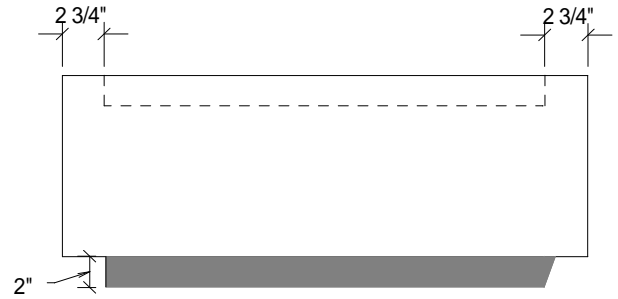

CAN AM

PRECAST PRODUCTS LTD.

CATCH BASIN RISERS 6" TO 24" DEPTH
INCREASE IN 6" INCREMENTS

TOP VIEW

SIDE VIEW

SIDE VIEW DITCH CATCH BASIN

www.canamprecast.com