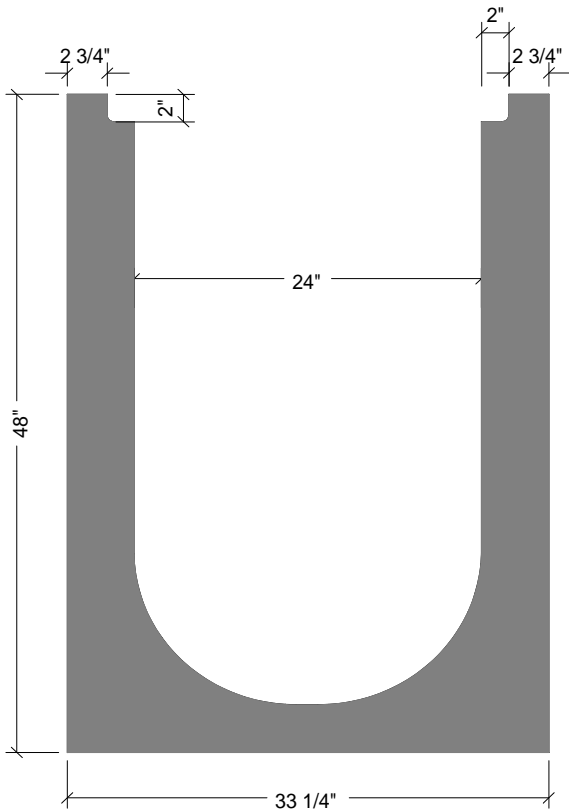

CAN AM

PRECAST PRODUCTS LTD.

CATCH BASIN RISERS 6" TO 24" DEPTH
INCREASE IN 6" INCREMENTS

TOP VIEW

SIDE VIEW

SIDE VIEW DITCH CATCH BASIN

www.canamprecast.com